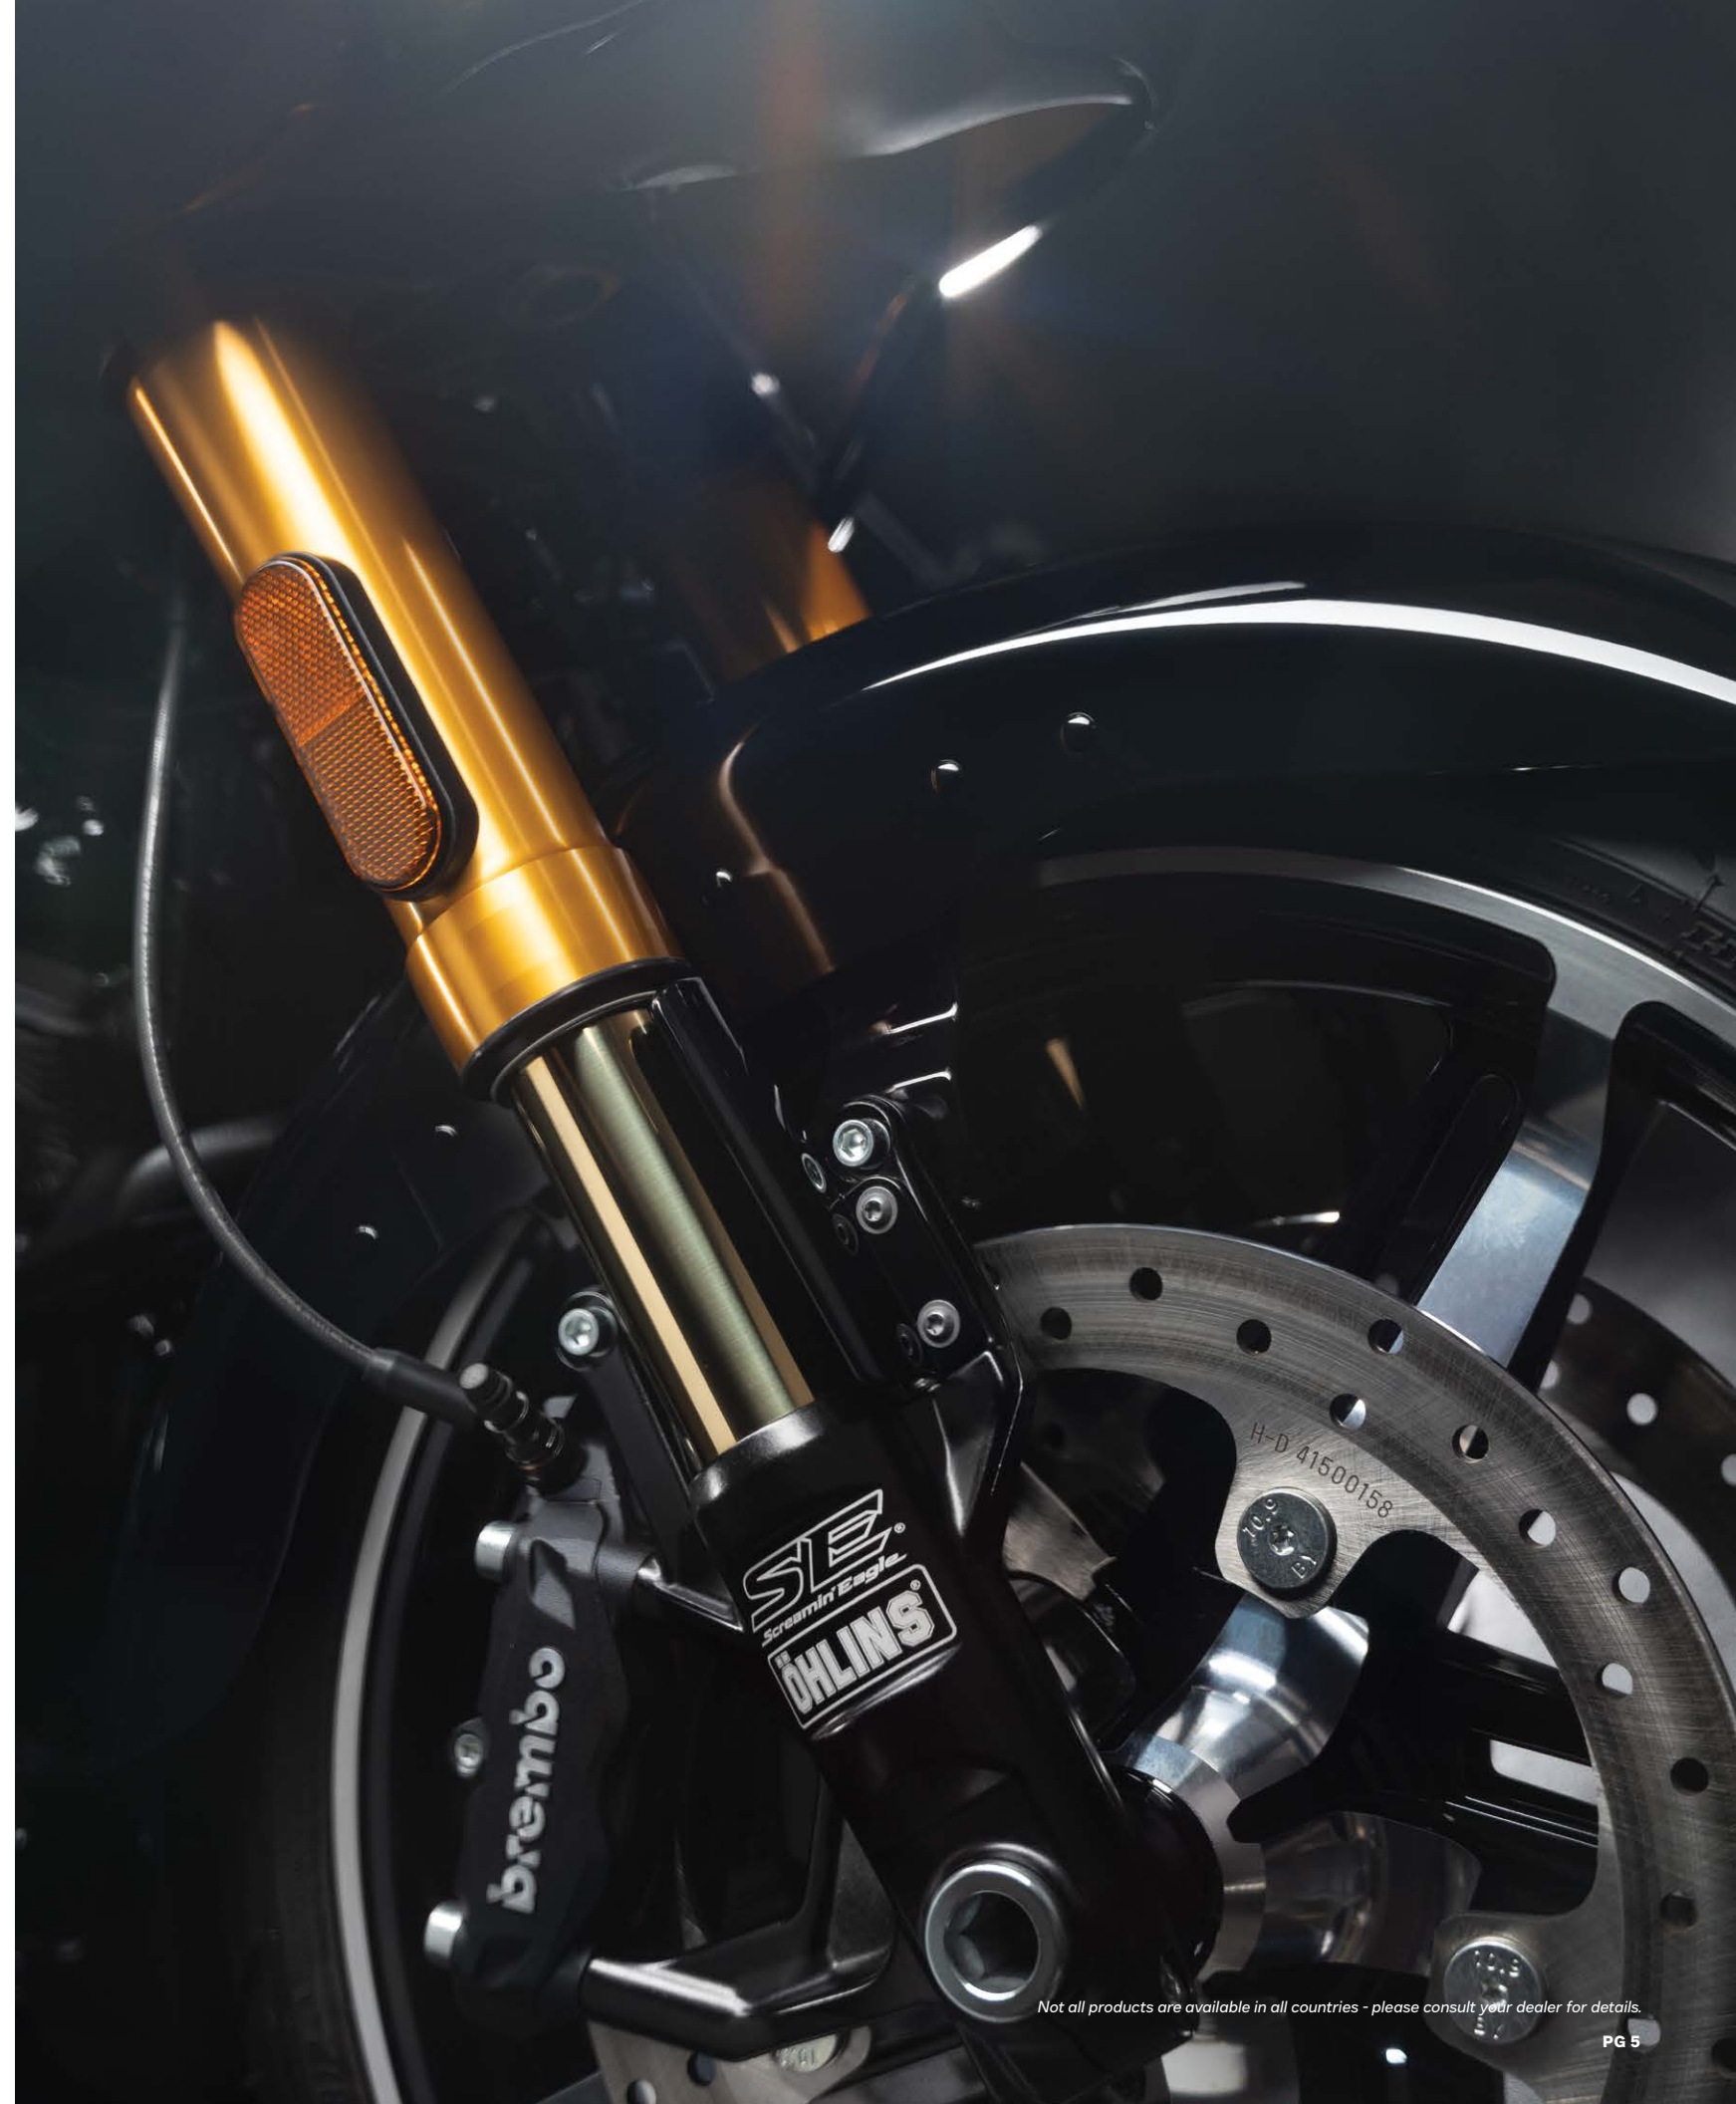

5. LENGTH

- The shock length is adjustable from +8mm to -2mm over the standard 13" height