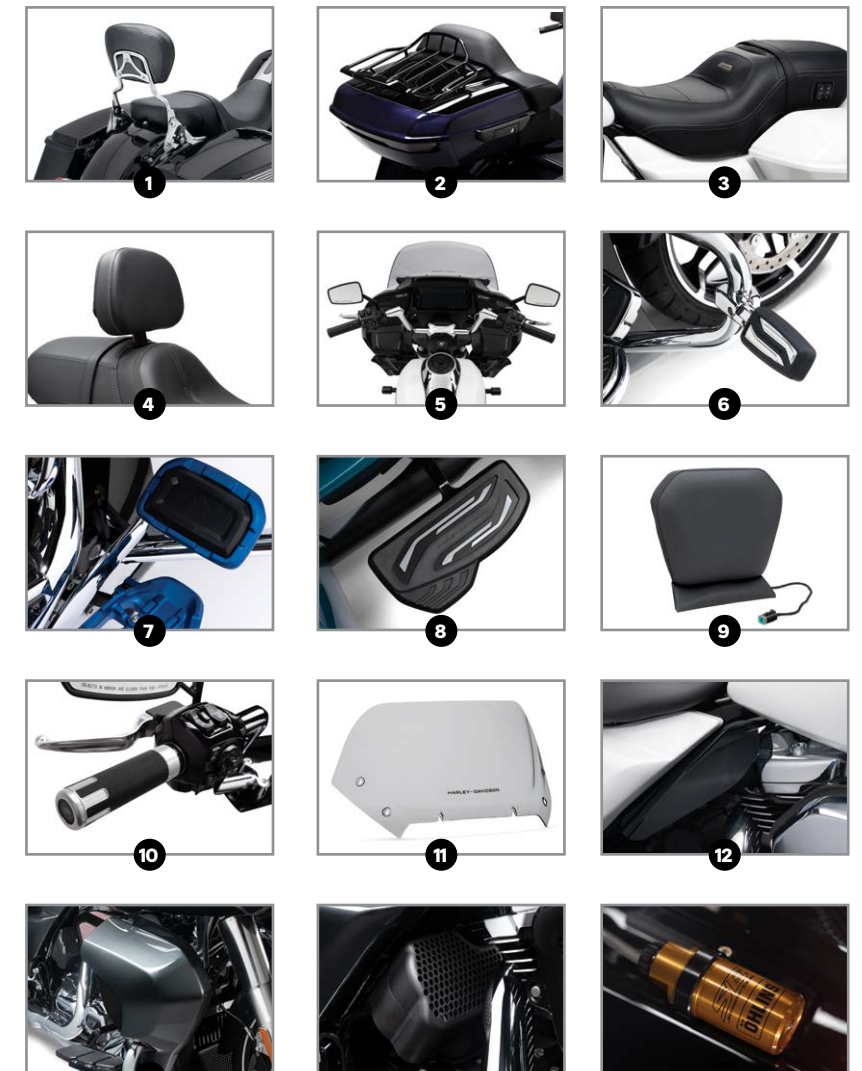

COMFORT IS KING

The ability to spend hours behind the handlebars and rack up hundreds of miles without stopping is dictated by how you feel on your bike. The shape of the seat, the reach to the handlebars and the location of your feet are all major factors in how far you can travel in a day. But don't forget your passenger's needs—he or she has a stake in this ride as well.

- **1 PASSENGER BACKREST** - Enhance your passenger's ride with a simple detachable backrest option, such as an adjustable upright with choice of pad.
- **2 LUGGAGE RACKS** - Add a space for adding additional removable luggage with a luggage rack, available for models with and without a Tour-Pak®.
- **3 SEATING** - Add long-haul comfort, and in some cases even heating, to your motorcycle with a Sundowner™, Reach™, Tallboy™ or any other seat that you find best fits your needs.
- **4 RIDER BACKREST** - Enhance your ride with a rider backrest option, such as an adjustable rider backrest available in a variety of styles.
- **5 HANDLEBARS** - Change the look and comfort of your ride in one move by changing handlebars to address the hand position touch-point of the rider triangle.
- **6 HIGHWAY PEGS** - Stretch out for added comfort when cruising with a highway peg mount and choice of footpeg.
- **7 FOOT CONTROLS** - Change the way a rider interacts with their feet, or simply just the look of the bike, by adding a heel shifter, jiffy stand extension, and more.
- **8 PASSENGER FOOTBOARDS** - Add more surface area for your passenger's feet with passenger footboard mounts and choice of stylish footboards.