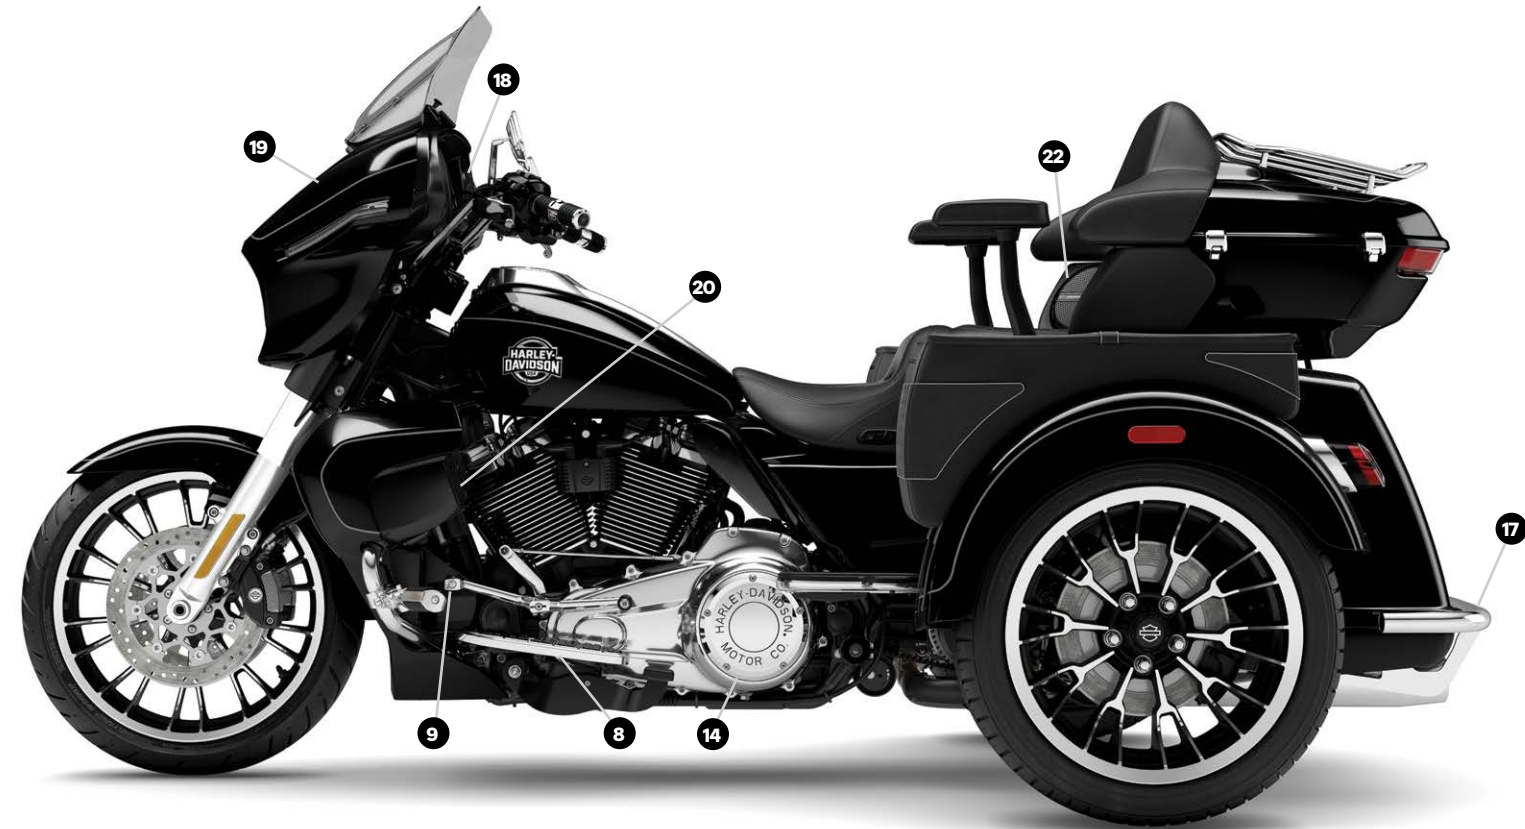

2026 FLHLT | VIVID BLACK

STREET GLIDE® 3 LIMITED | COMFORT CHROME

PRODUCT DESCRIPTION

PART NUMBER

HAND CONTROLS

1	Empire™ Mirrors - Chrome	56000301A
2	Fairing Plug Kit	57300413
3	Kahuna™ Heated Hand Grips - Chrome	56100714

SEAT & LUGGAGE

4	Tour-Pak™ Lid Fitted Liner with Organisers - Black	53001129
5	Tour-Pak™ Wall Organisers	53001130
6	Passenger Armrests - Trike	52400352
7	Overwatch Trike Throwover Saddlebags	93300190

FOOT CONTROLS

8	Willie G Skull Rider Footboard Insert Kit - Chrome	50710-04
9	Willie G Skull Shifter Peg - Chrome	34689-04
10	Willie G Skull Large Brake Pedal Pad - Chrome	42711-04
11	Willie G Skull Footpegs Highway Pegs	50370-04
12	Carbide Collection Engine Guard Highway Peg Mount - Chrome	50503334

ENGINE/CHASSIS

13	Wind Splitter 10" Windshield - Light Smoke	57400603
14	Harley-Davidson™ Motor Co. Derby Cover	25700476
15	CoolFlow™ Fan	26800242
16	CoolFlow™ Harness	69203486
17	Trunk Guard - Chrome	49000296

AUDIO

18	Rockford Fosgate™ Stage III Fairing Speakers	76001456
19	Rockford Fosgate™ Primary Amplifier - 500 Watt	76001294
20	Rockford Fosgate™ Stage III Air-Cooled Lower Speakers	76001455
21	Rockford Fosgate™ - Air-Cooled Lower Installation Kit	76001392
22	Rockford Fosgate™ Stage III Tour-Pak™ Speakers	76001514
23	Rockford Fosgate™ Trike Amplifier Installation Kit	76001509
24	Rockford Fosgate™ Secondary Amplifier - 600 Watt	76001444

SCREAMIN' EAGLE™

25	Screamin' Eagle™ Air Cleaner Extreme Wedge - Chrome	29400460

Not all products are available in all countries - please consult your dealer for details.

Not all products are available in all countries - please consult your dealer for details.