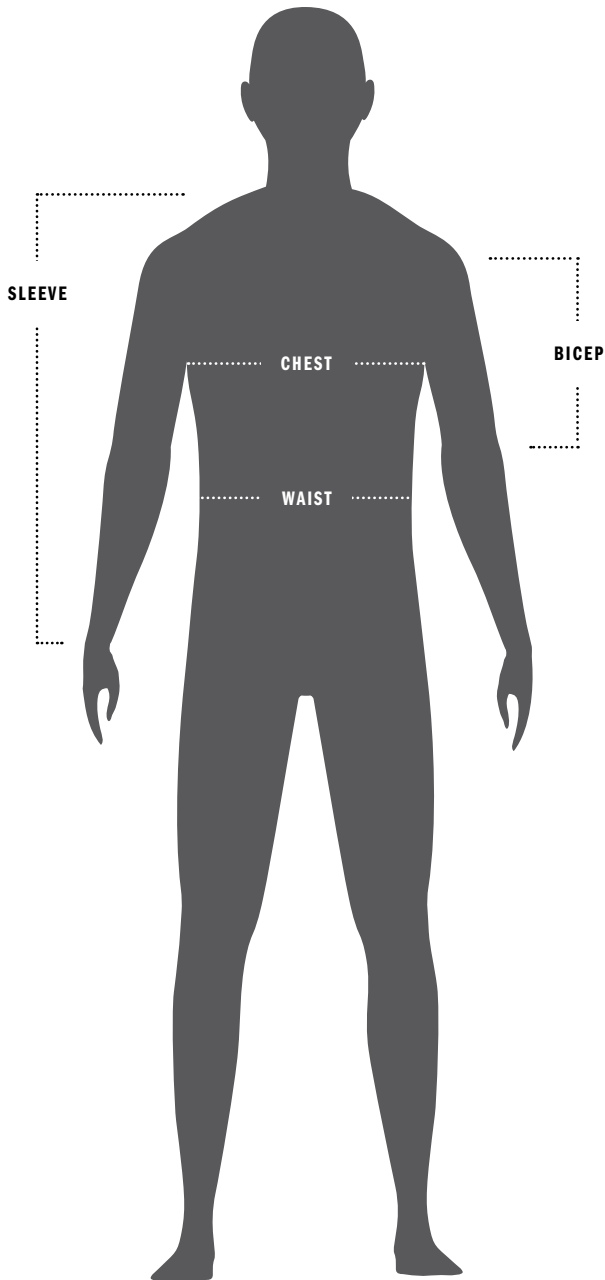

HARLEY-DAVIDSON® MENS SIZE CHART

Adventure Touring Gear

Men's Jackets 98178-21VM & 98179-21VM

		S	M	L	XL	2XL	3XL
CHEST	INCH	34-36	38-40	42-44	46-48	50-52	54-56
	CM	86.4-91.4	96.5-101.6	106.7-111.8	116.8-121.9	127.0-132.0	137.1-142.2
SLEEVE	INCH	32.5-32.75	33-33.5	33.75-34.25	34.5-35	34.25-35.75	36-36.5
	CM	82.5-83	83.8-85	85.75-87	87.6-88.9	89.5-90.8	91.4-92.7
BICEP	INCH	11.5-12.25	12.75-13.75	13.75-14.25	14.5-15.25	15.5-16.25	16.5-17.25
	CM	29.2-31.1	32.4-34.9	34.9-36.2	36.8-38.1	39.4-41.3	41.9-43.8
WAIST	INCH	28-30	32-34	36-38	40.5-43	45.5-48	51-54
	CM	71.1-76.2	81.3-86.4	91.4-96.5	102.9-109.2	115.6-121.9	129.5-137.1

Men's jackets are slim fit.

Men's Bottoms 98180-21VM & 98181-21VM

		30	32	34	36	38	40	42
WAIST	INCH	28.25-30	32-33	33-34	36-37	37-38	40.5-41.30	41.3-43
	CM	73-76.2	81.3-84	84-86.4	91.4-9	94-96.5	102.9-105	105-109.2

Men's bottoms are slim fit with a 32in/82cm inseam.

Men's Boots 98153-21VM

EURO	39	40	41	42	43	44	45	46	47
USA	6.5	7	8	9	10	10.5	11	12	13

HARLEY-DAVIDSON® WOMENS SIZE CHART

Adventure Touring Gear

Women's Jackets 98184-21VW & 98185-21VW

		XS	S	M	L	XL	2XL
CHEST	INCH	32.5-33.5	34.5-35.5	36.5-37.5	39-40.5	42-43.5	45.5-47.5
	CM	82.6-85.1	87.6-90.2	92.7-95.3	99.1-102.9	106.7-110.5	115.6-120.7
SLEEVE	INCH	29.5-29.75	30-30.25	30.5-30.75	31-31.2	31.625-31.875	32.25-32.5
	CM	74.9-75.6	76.2-76.8	77.5-78.1	78.7-79.4	80.3-81	81.9-82.6
BICEP	INCH	10.75-11	11.25-11.5	11.75-12	12.5-13	13.5-14	14.625-15.25
	CM	27.3-27.9	28.6-29.2	29.8-30.5	31.8-33	34.3-35.6	37.1-38.7
WAIST	INCH	26.5-27.5	28.5-29.5	30.5-31.5	33-34.5	36-37.5	39.5-41.5
	CM	67.3-69.9	72.4-74.9	77.5-80	83.8-87.6	81.4-95.3	100.3-105.4